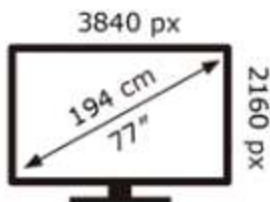

Samsung

QE77S85HAE

111 kWh/1000h

Samsung

QE77S85HAE

111 kWh/1000h

ABCDEF **G**

228 kWh/1000h