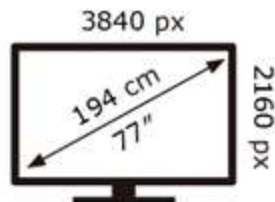

Samsung

QE77S85HAE

111 kWh/1000h

Samsung

QE77S85HAE

111 kWh/1000h

ABCDEF **G**

228 kWh/1000h

2019/2013

ABCDEF **G**

228 kWh/1000h

2019/2013